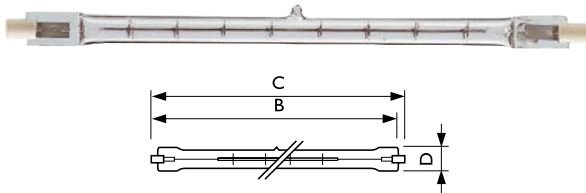

Plusline Pro – Compact / Small / Large

These high performance, general purpose, linear halogen lamps give perfect colour rendition. These lamps feature two arc prevention fuses built-in for added safety. The burning position is universal on the compact and small types. Used mainly for outdoor floodlighting applications.

Product ID	Description	Overall Length B nom.	Diameter Length C max.	Overall Length D max.
100W	COMPACT	74.9	78.3	15
150W	COMPACT	74.9	78.3	15

Dimensions in mm

Product ID	Description	Overall Length B nom.	Diameter Length C max.	Overall Length D max.
200W	SMALL	114.2	117.6	12
300W	SMALL	114.2	117.6	12
500W	SMALL	114.2	117.6	12

Dimensions in mm

Product ID	Description	Overall Length B nom.	Diameter Length C max.	Overall Length D max.
1000W	LARGE	185.7	189.1	11
1500W	LARGE	250.7	254.1	11

Dimensions in mm

PLUSLINE PRO – COMPACT / SMALL / LARGE

Commercial Code	Description	Wattage (W)	Luminous Flux Lamp (lm)	Cap Base	Voltage	Average Lifetime (hrs)	Colour Temp (K)	Carton Qty
DECOMP100WB	COMPACT	100	1550	R7s	240V	2000	2900	10
DECOMP150WB	COMPACT	150	2550	R7s	240V	2000	2900	10
DESMALL200WB	SMALL	200	3250	R7s	240V	2000	2900	10
DESMALL300WB	SMALL	300	5600	R7s	240V	2000	2900	10
DESMALL500WB	SMALL	500	9900	R7s	240V	2000	2900	10
DEBIG1000W	LARGE	1000	24200	R7s	240V	2000	2900	10
DEBIG1500W240V	LARGE	1500	36300	R7s	240V	2000	2900	10