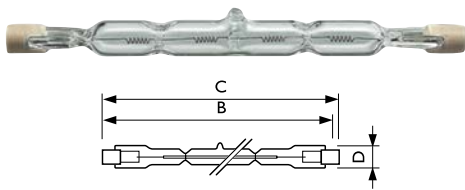

Plusline Pro – Compact / Small / Large

These high performance, general purpose, linear halogen lamps give perfect colour rendition. These lamps feature two arc prevention fuses built-in for added safety. The burning position is universal on the compact and small types. Used mainly for outdoor floodlighting applications.

Product ID	Description	Overall Length B nom.	Diameter Length C max.	Overall Length D max.
100W	COMPACT	74.9	78.3	15
150W	COMPACT	74.9	78.3	15

Dimensions in mm

Product ID	Description	Overall Length B nom.	Diameter Length C max.	Overall Length D max.
200W	SMALL	114.2	117.6	12
300W	SMALL	114.2	117.6	12
500W	SMALL	114.2	117.6	12

Dimensions in mm

Product ID	Description	Overall Length B nom.	Diameter Length C max.	Overall Length D max.
1000W	LARGE	185.7	189.1	11
1500W	LARGE	250.7	254.1	11

Dimensions in mm

PLUSLINE PRO – COMPACT / SMALL / LARGE