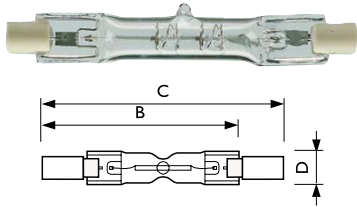

Plusline Pro – Compact / Small / Large

These high performance, general purpose, linear halogen lamps give perfect colour rendition. These lamps feature two arc prevention fuses built-in for added safety. The burning position is universal on the compact and small types. Used mainly for outdoor floodlighting applications.

Product ID	Description	Overall Length B nom.	Diameter Length C max.	Overall Length D max.
100W	COMPACT	74.9	78.3	15
150W	COMPACT	74.9	78.3	15

Dimensions in mm

Product ID	Description	Overall Length B nom.	Diameter Length C max.	Overall Length D max.
200W	SMALL	114.2	117.6	12
300W	SMALL	114.2	117.6	12
500W	SMALL	114.2	117.6	12

Dimensions in mm

Product ID	Description	Overall Length B nom.	Diameter Length C max.	Overall Length D max.
1000W	LARGE	185.7	189.1	11
1500W	LARGE	250.7	254.1	11

Dimensions in mm

PLUSLINE PRO – COMPACT / SMALL / LARGE

Commercial Code	Description	Wattage (W)	Luminous Flux Lamp (lm)	Cap Base	Voltage	Average Lifetime (hrs)	Colour Temp (K)	Carton Qty
DECOMP100WB	COMPACT	100	1550	R7s	240V	2000	2900	10
DECOMP150WB	COMPACT	150	2550	R7s	240V	2000	2900	10
DESMALL200WB	SMALL	200	3250	R7s	240V	2000	2900	10
DESMALL300WB	SMALL	300	5600	R7s	240V	2000	2900	10
DESMALL500WB	SMALL	500	9900	R7s	240V	2000	2900	10
DEBIG1000W	LARGE	1000	24200	R7s	240V	2000	2900	10
DEBIG1500W240V	LARGE	1500	36300	R7s	240V	2000	2900	10